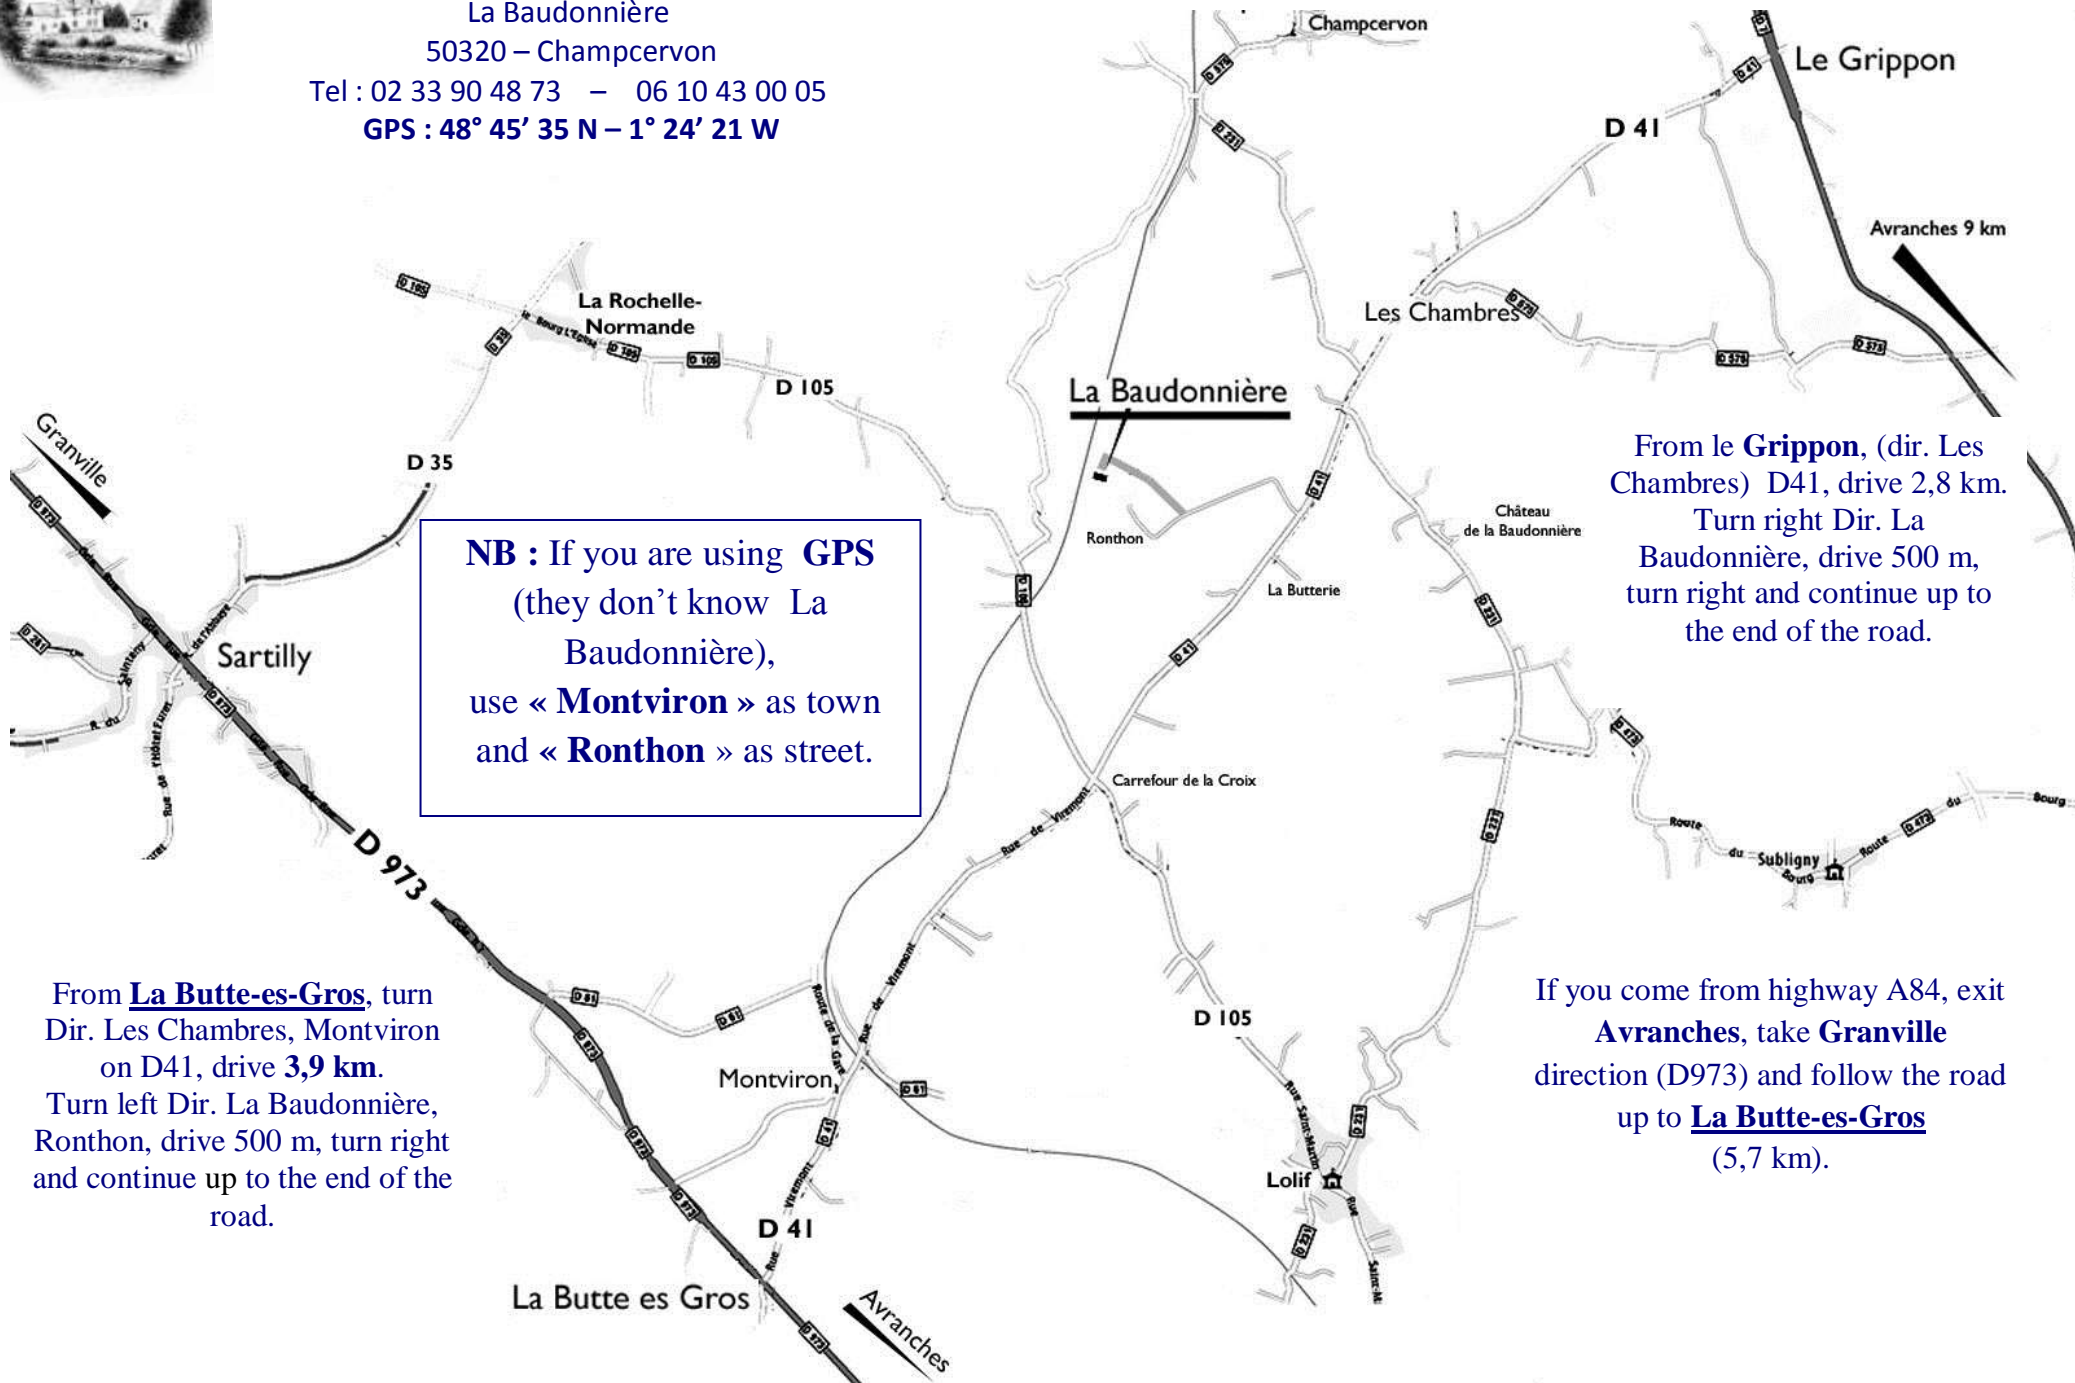

Hervé Chasteauneuf

La Baudonnière

50320 – Champcervon

Tel : 02 33 90 48 73 – 06 10 43 00 05

GPS : 48° 45' 35 N – 1° 24' 21 W

NB : If you are using **GPS** (they don't know La Baudonnière), use « **Montviron** » as town and « **Ronthon** » as street.

From le **Grippon**, (dir. Les Chambres) D41, drive 2,8 km. Turn right Dir. La Baudonnière, drive 500 m, turn right and continue up to the end of the road.

From **La Butte-es-Gros**, turn Dir. Les Chambres, Montviron on D41, drive **3,9 km**. Turn left Dir. La Baudonnière, Ronthon, drive 500 m, turn right and continue up to the end of the road.

If you come from highway A84, exit **Avranches**, take **Granville** direction (D973) and follow the road up to **La Butte-es-Gros** (5,7 km).